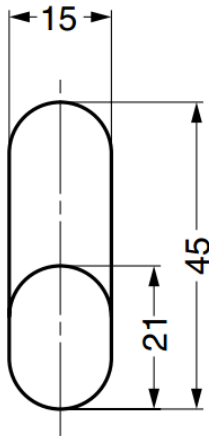

### Parts Included

- Pan head tapping screw 4×30

No.	Part Name	Material	Finish
①	Base Plate	Stainless Steel (SUS304)	Plain
②	Base	Stainless Steel (SUS304)	Plain
③	Cover	Silicone Rubber (Q)	-

Part No.	Colour	Load Capacity	
GPXB-GR05-111-LRD	Red	100 N	10.2 kg
GPXB-GR05-111-LYE	Yellow		
GPXB-GR05-111-LGN	Green		
GPXB-GR05-111-LBU	Blue		
GPXB-GR05-111-WT	White		