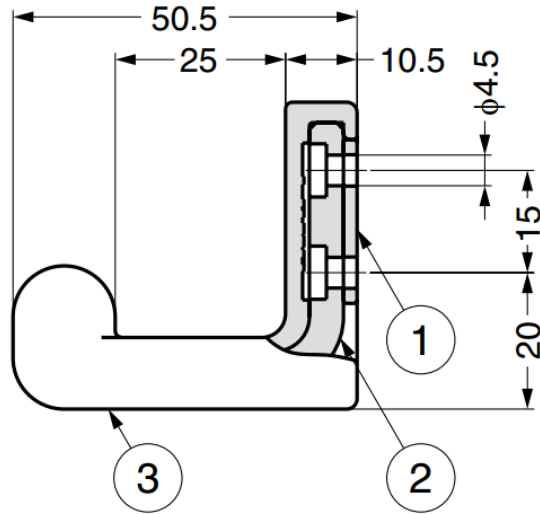

### Parts Included

- Pan head tapping screw 4×30

No.	Part Name	Material	Finish
①	Base Plate	Stainless Steel (SUS304)	Plain
②	Base	Stainless Steel (SUS304)	Plain
③	Cover	Silicone Rubber (Q)	-

Part No.	Colour	Load Capacity	
GPXB-GR05-111-LRD	Red	100 N	10.2 kg
GPXB-GR05-111-LYE	Yellow		
GPXB-GR05-111-LGN	Green		
GPXB-GR05-111-LBU	Blue		
GPXB-GR05-111-WT	White		